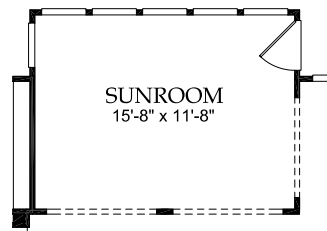

Opt. Sunroom