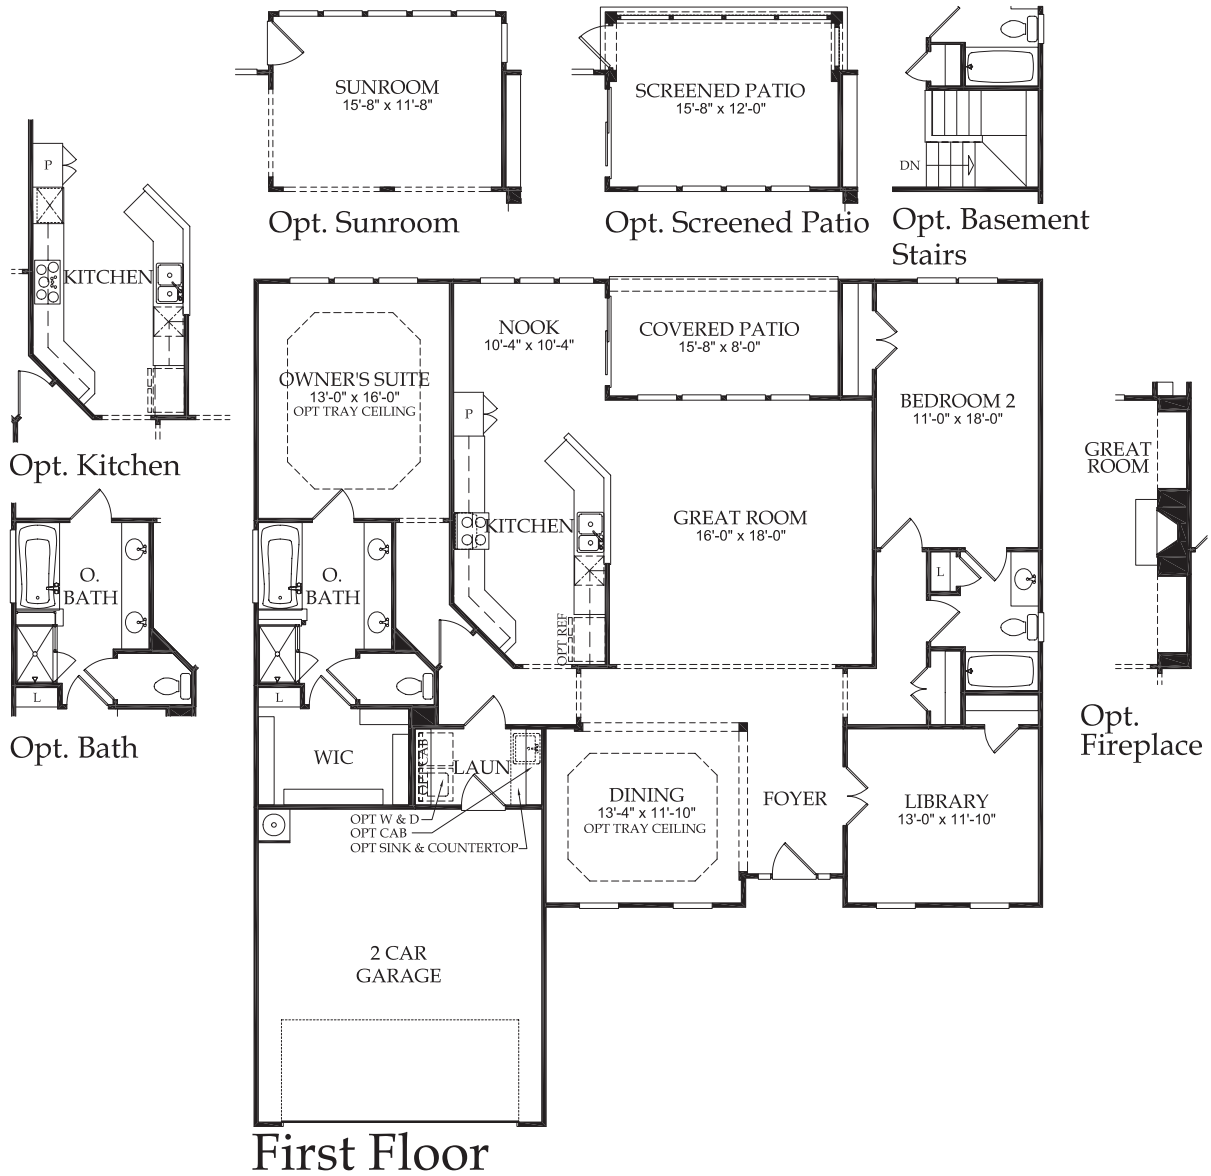

# Bluffton Cottage

2,051 square feet • 2 Bedrooms, 2 Baths, with Library

First Floor

Elevation 1

Elevation 2

Elevation 4

Additional elevations available. Basement options available. Please contact your Sales Associate.

Opt. Basement  
Stairs

Opt. Screened Patio

Opt. Sunroom

Opt. Kitchen

Opt. Bath

Opt.  
Fireplace

First Floor