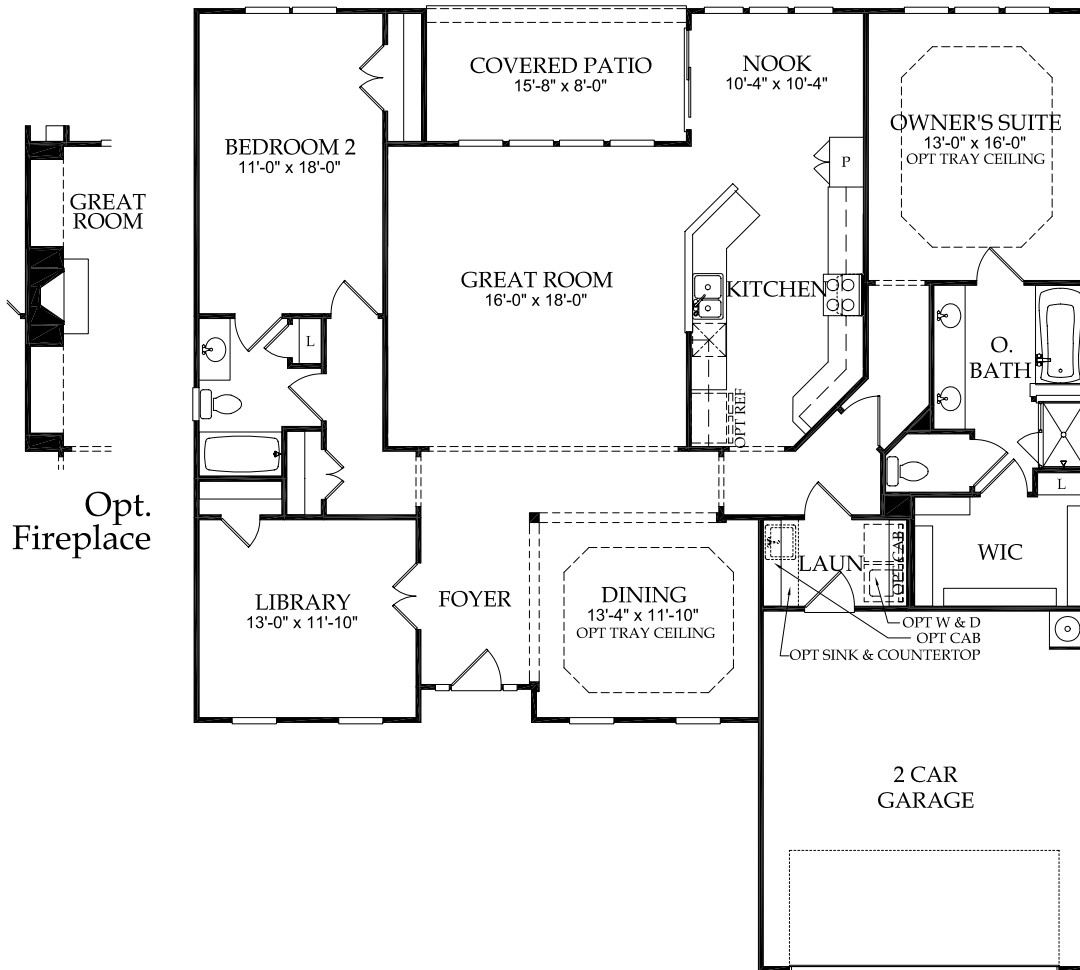

# Bluffton Cottage

2,051 square feet • 2 Bedrooms, 2 Baths, with Library

First Floor

Elevation 1

Elevation 2

Elevation 4

Additional elevations available. Basement options available. Please contact your Sales Associate.

Opt. Basement  
Stairs

Opt. Screened Patio

Opt. Sunroom

Opt. Kitchen

Opt. Bath

Opt.  
Fireplace

First Floor