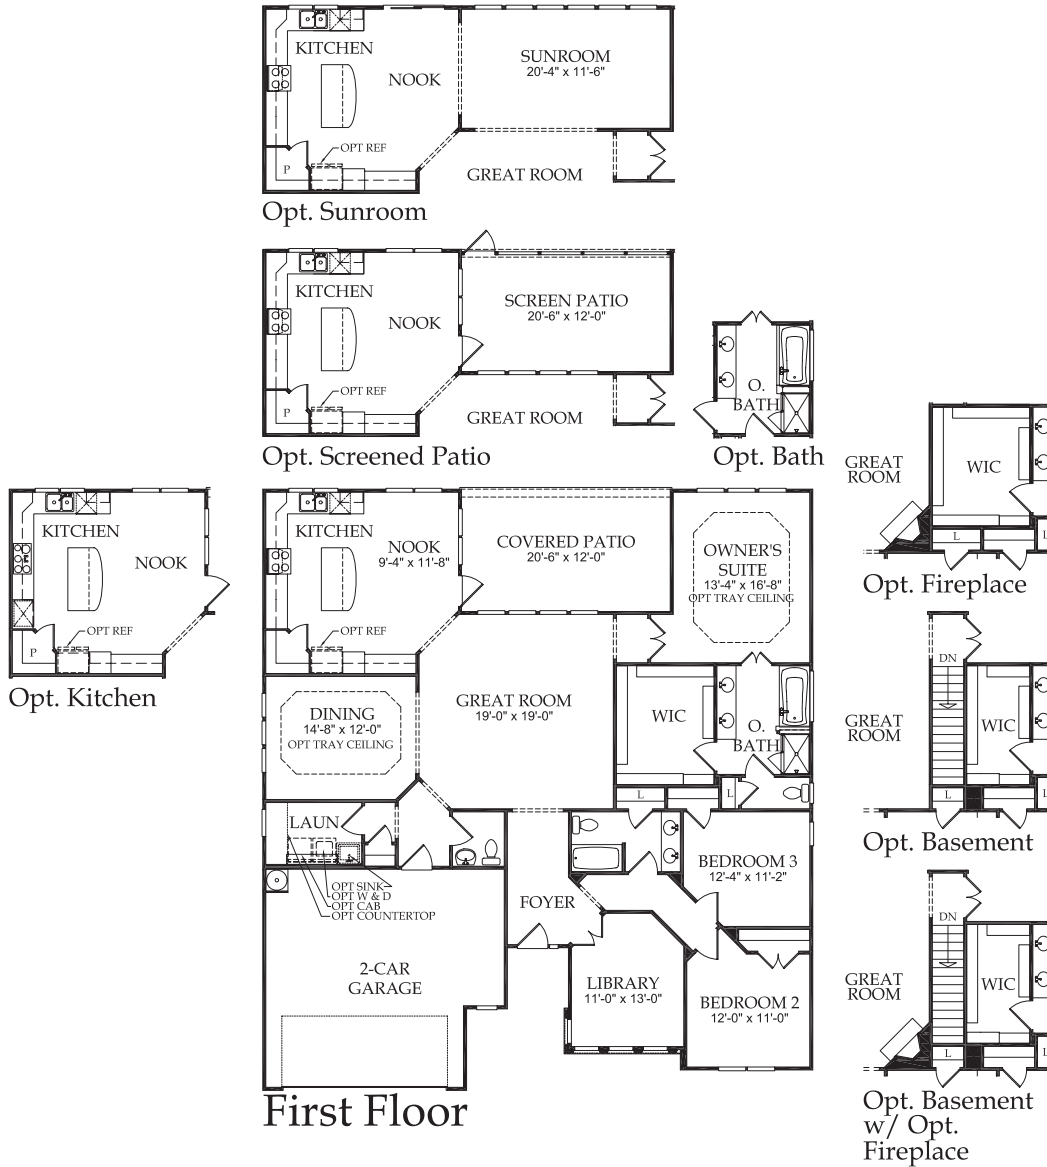

Crestwood Meadow

2,267 square feet • 3 Bedrooms, 2½ Baths, with Library

Elevation 1

Elevation 2

Elevation 3

Additional elevations available. Basement options available. Please contact your Sales Associate.

•ATH

GREAT
ROOM

L

L

WIC

GREAT
ROOM

O.
BATH

L

L

OPT REF

OPT SINK
OPT W & D
OPT CAB
OPT COUNTERTOP

L

L

Fireplace

First Floor