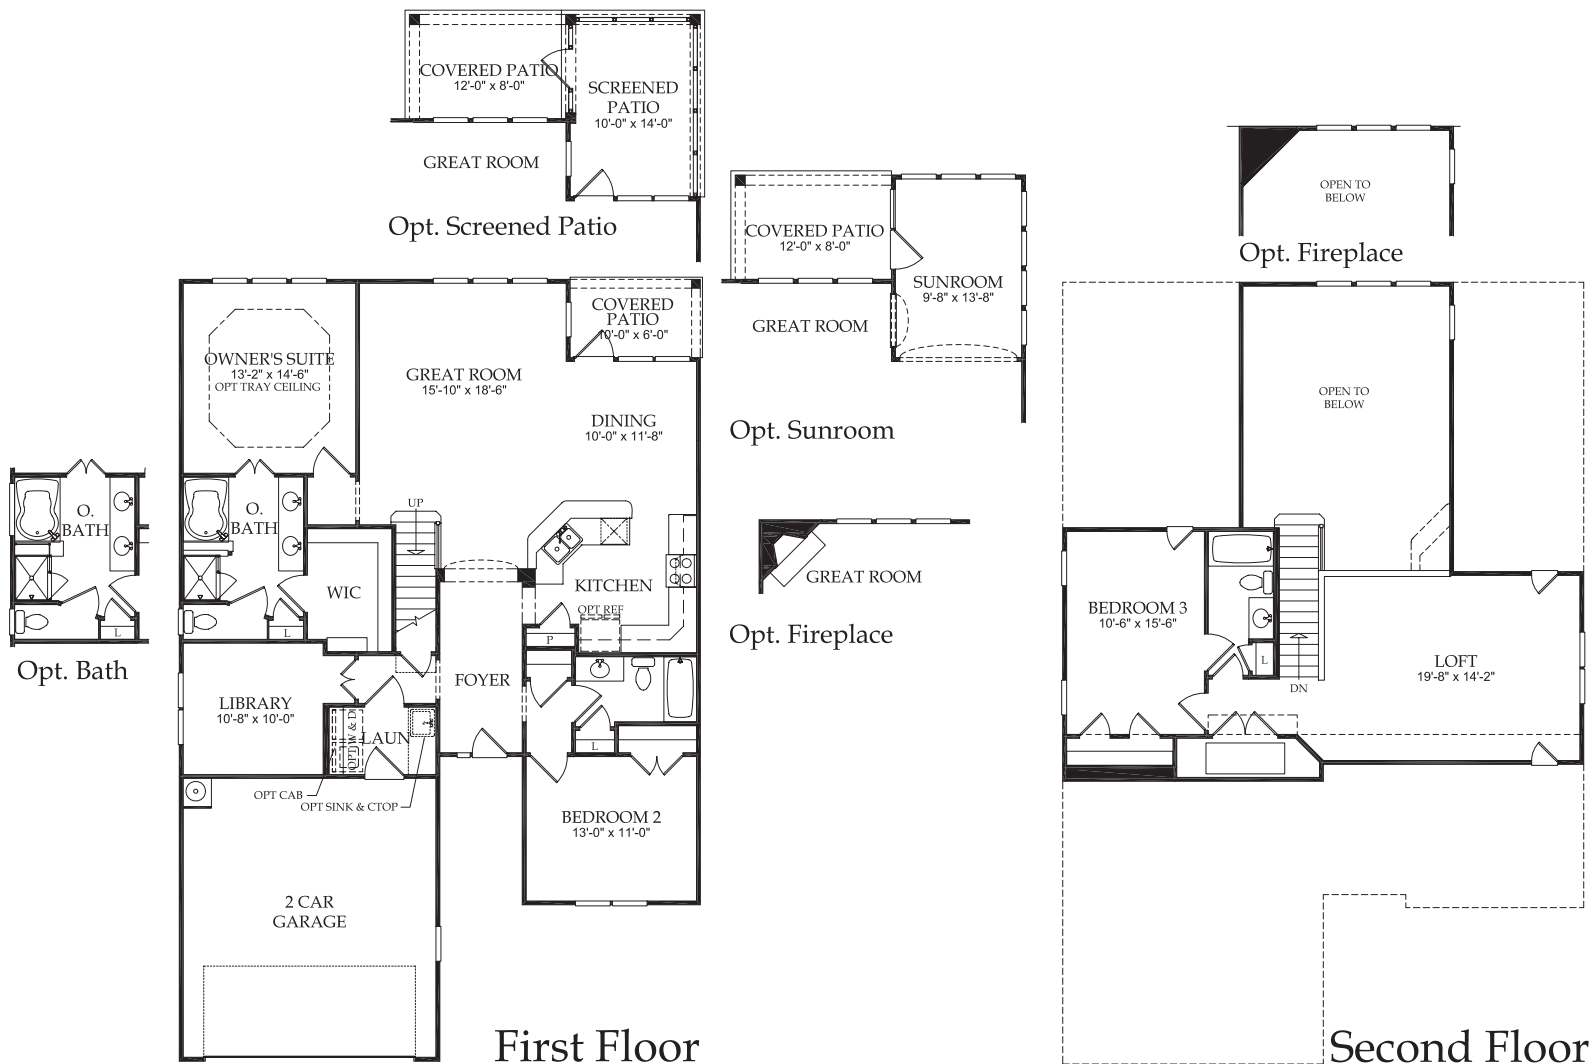

# Copper Ridge with Loft

2,263 square feet • 3 Bedrooms, 3 Baths, with Den

Basement options available. Please contact your Sales Associate.

DRAWING NOT TO SCALE: All measurements shown are approximate and not necessarily to scale. Location, size, and construction of doors, windows, walls, fireplaces, and any other items depicted may vary depending on elevation preference or choice of options and are subject to change without notice due to normal construction tolerances. We continually improve our plans. Please contact your Sales Associate for our latest updates.