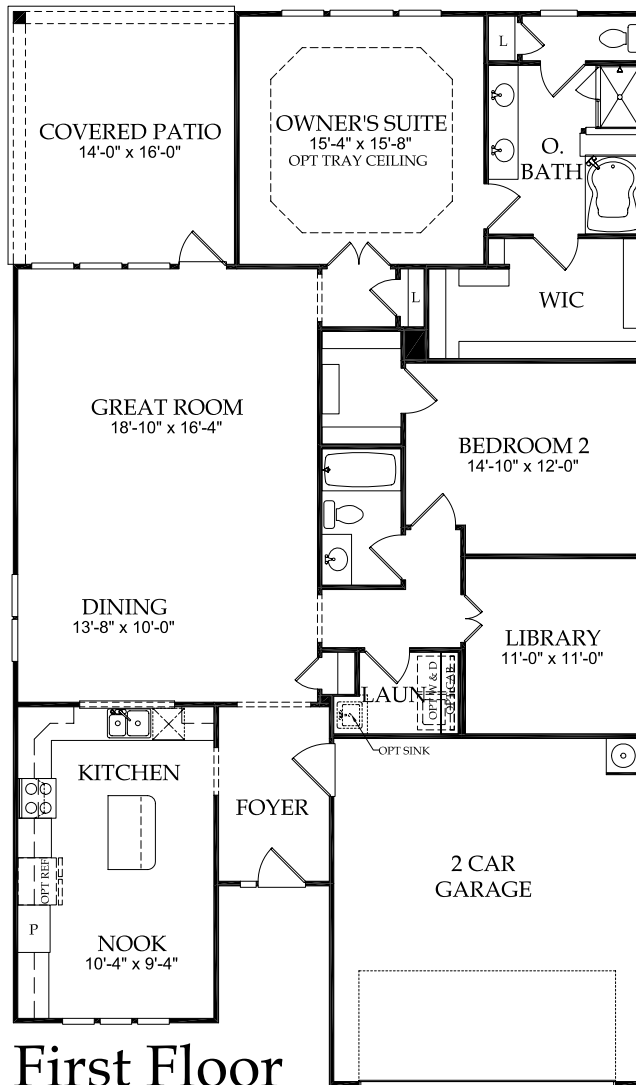

Willow Bend

1,919 square feet • 2 Bedrooms, 2 Baths, with Library

Elevation 1

Elevation 2

Elevation 4

Additional elevations available. Basement options available. Please contact your Sales Associate.

"2-10" DRAWING NOT TO SCALE: All measurements shown are approximate and not necessarily to scale. Location, size, and construction of doors, windows, walls, fireplaces, and any other items depicted may vary depending on elevation preference or choice of options and are subject to change without notice due to normal construction tolerances. The room size may vary slightly. We continually improve our plans. Please contact your Sales Associate for our latest updates.

Opt. Sunroom

Opt. Bath

Opt. Screened Patio

First Floor

Opt. Basement

Opt. Basement with Opt. Fireplace

GREAT ROOM

Opt. Fireplace