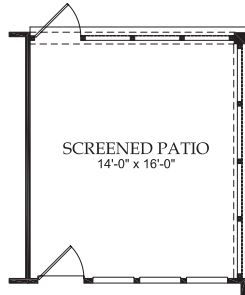

Willow Bend with Loft

2,637 square feet • 3 Bedrooms, 3 Baths, with Library

Opt. Bath

Opt. Sunroom

First Floor

Opt. Screened Patio

Opt. Fireplace

Second Floor

Basement options available. Please contact your Sales Associate.

DRAWING NOT TO SCALE: All measurements shown are approximate and not necessarily to scale. Location, size, and construction of doors, windows, walls, fireplaces, and any other items depicted may vary depending on elevation preference or choice of options and are subject to change without notice due to normal construction tolerances. The room size may vary slightly. We continually improve our plans. Please contact your Sales Associate for our latest updates.