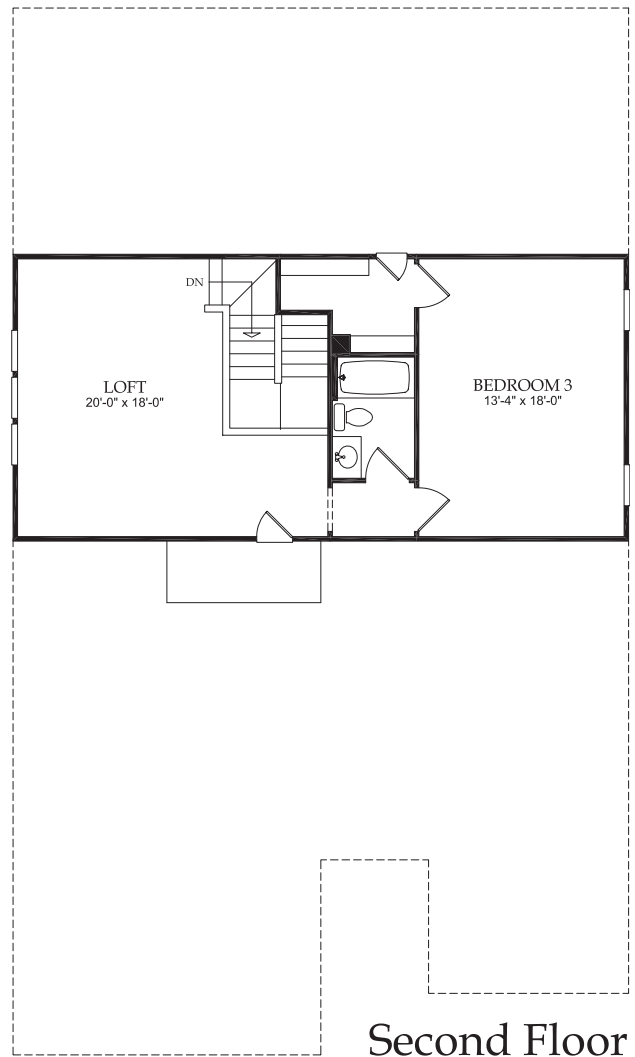

Willow Bend with Loft

2,637 square feet • 3 Bedrooms, 3 Baths, with Library

Opt. Bath

Opt. Sunroom

First Floor

Opt. Screened Patio

Opt. Fireplace

Second Floor

Basement options available. Please contact your Sales Associate.

DRAWING NOT TO SCALE: All measurements shown are approximate and not necessarily to scale. Location, size, and construction of doors, windows, walls, fireplaces, and any other items depicted may vary depending on elevation preference or choice of options and are subject to change without notice due to normal construction tolerances. The room size may vary slightly. We continually improve our plans. Please contact your Sales Associate for our latest updates.