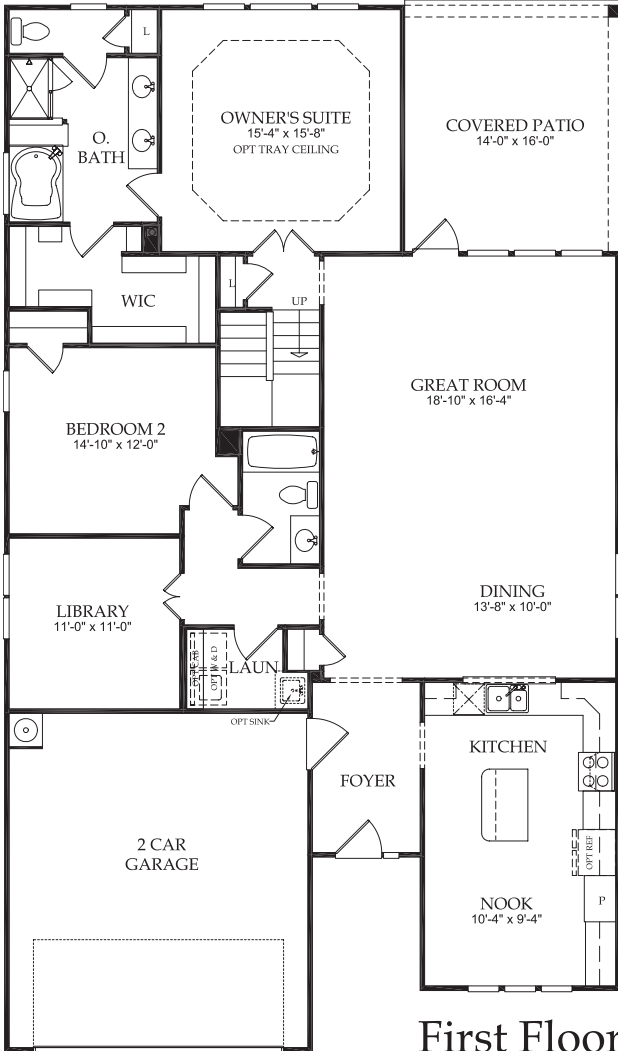

Willow Bend with Loft

2,637 square feet • 3 Bedrooms, 3 Baths, with Library

Opt. Bath

Opt. Sunroom

First Floor

Opt. Screened Patio

Opt. Fireplace

Second Floor

Basement options available. Please contact your Sales Associate.

DRAWING NOT TO SCALE: All measurements shown are approximate and not necessarily to scale. Location, size, and construction of doors, windows, walls, fireplaces, and any other items depicted may vary depending on elevation preference or choice of options and are subject to change without notice due to normal construction tolerances. The room size may vary slightly. We continually improve our plans. Please contact your Sales Associate for our latest updates.