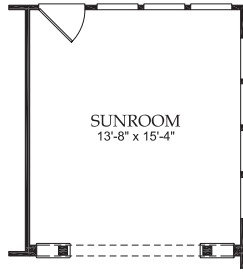

Willow Bend with Loft

2,637 square feet • 3 Bedrooms, 3 Baths, with Library

Opt. Bath

Opt. Sunroom

First Floor

Opt. Screened Patio

Opt. Fireplace

Second Floor

Basement options available. Please contact your Sales Associate.

DRAWING NOT TO SCALE: All measurements shown are approximate and not necessarily to scale. Location, size, and construction of doors, windows, walls, fireplaces, and any other items depicted may vary depending on elevation preference or choice of options and are subject to change without notice due to normal construction tolerances. The room size may vary slightly. We continually improve our plans. Please contact your Sales Associate for our latest updates.