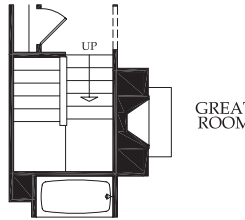

Willow Bend with Loft

2,637 square feet • 3 Bedrooms, 3 Baths, with Library

Opt. Bath

Opt. Sunroom

First Floor

Opt. Screened Patio

Opt. Fireplace

Second Floor