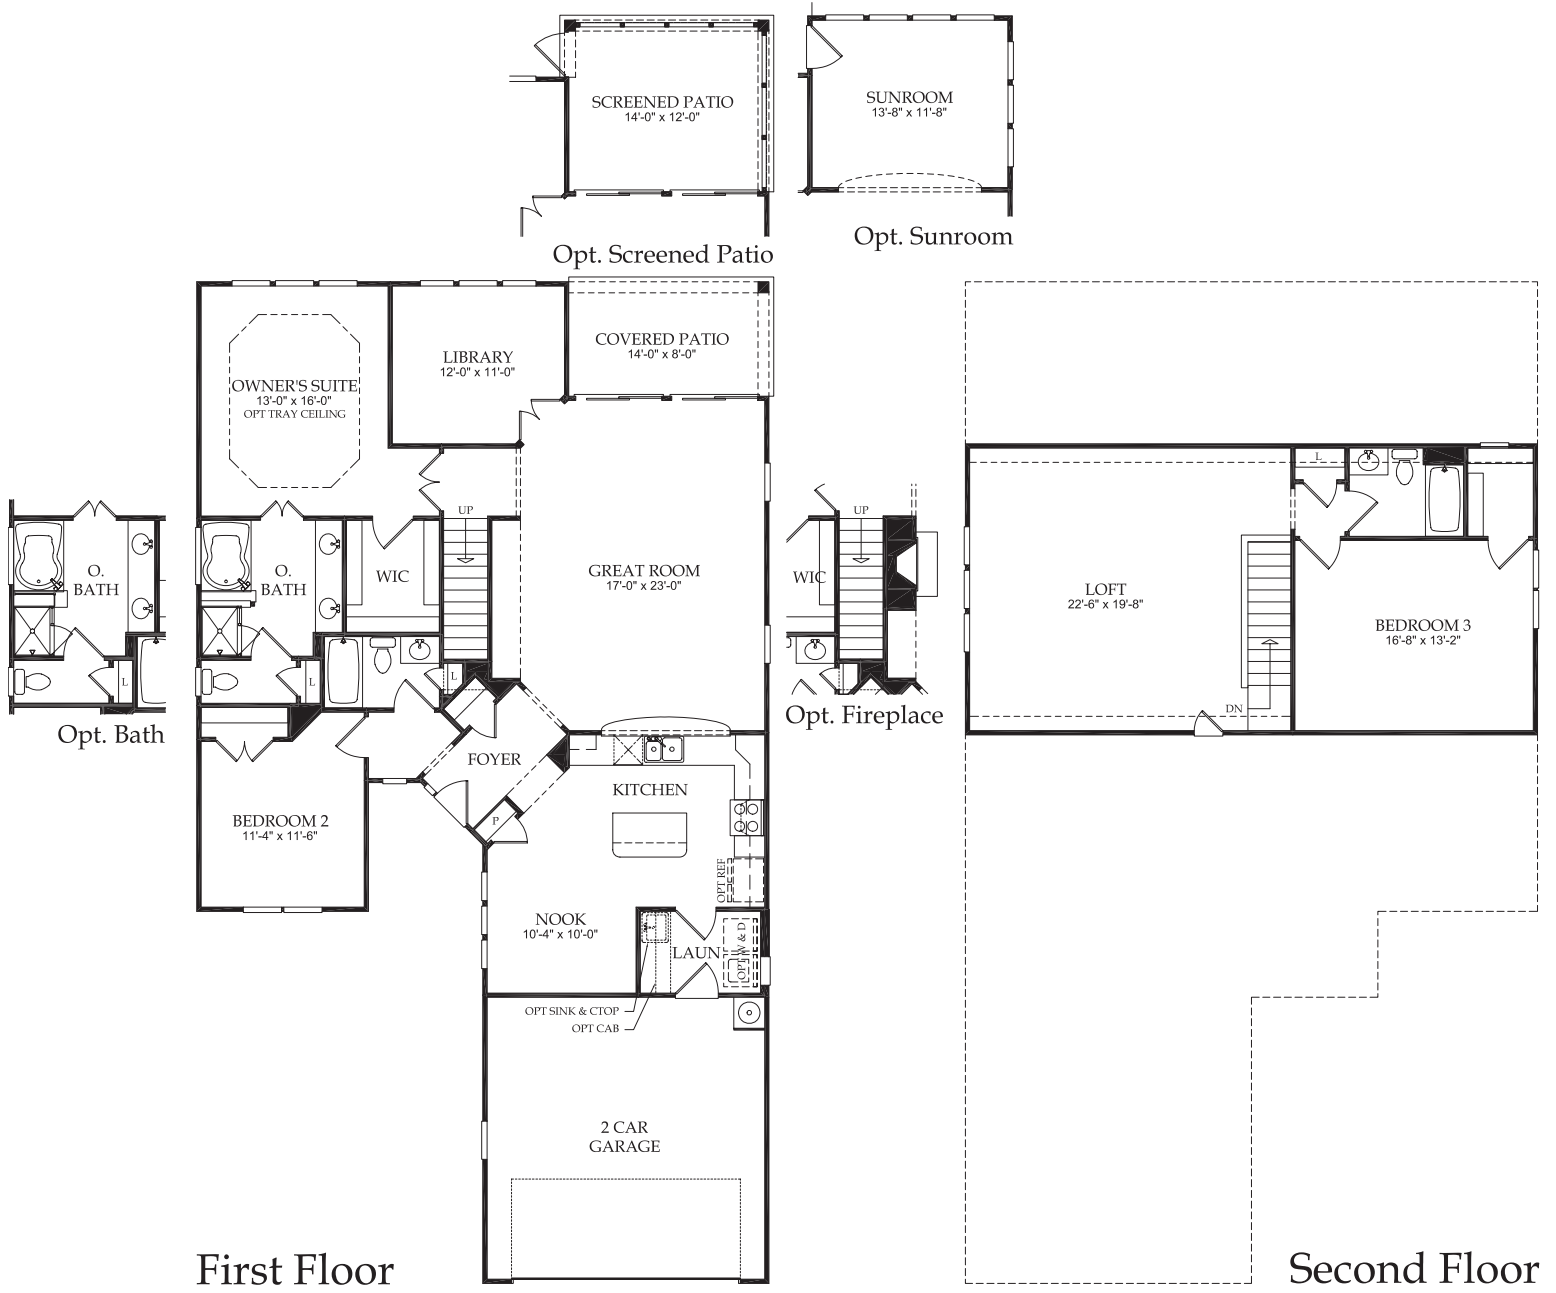

Surrey Crest with Loft

2,518 square feet • 3 Bedrooms, 3 Baths, with Office

Basement options available. Please contact your Sales Associate.

DRAWING NOT TO SCALE: All measurements shown are approximate and not necessarily to scale. Location, size, and construction of doors, windows, walls, fireplaces, and any other items depicted may vary depending on elevation preference or choice of options and are subject to change without notice due to normal construction tolerances. The room size may vary slightly. We continually improve our plans. Please contact your Sales Associate for our latest updates.