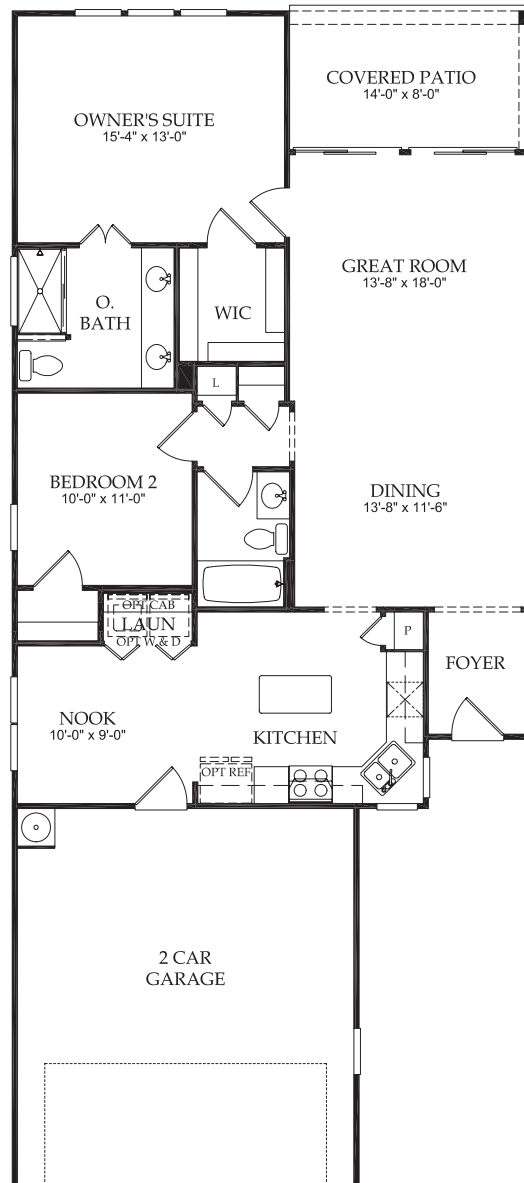

# Fox Run

1,244 square feet • 2 Bedrooms, 2 Baths

Elevation 1

Elevation 2

Elevation 4

Additional elevations available.  
Please contact your  
Sales Associate.

Opt. Screened Patio

Opt. Sunroom

First Floor

Opt. Screened Patio

Opt. Sunroom

First Floor