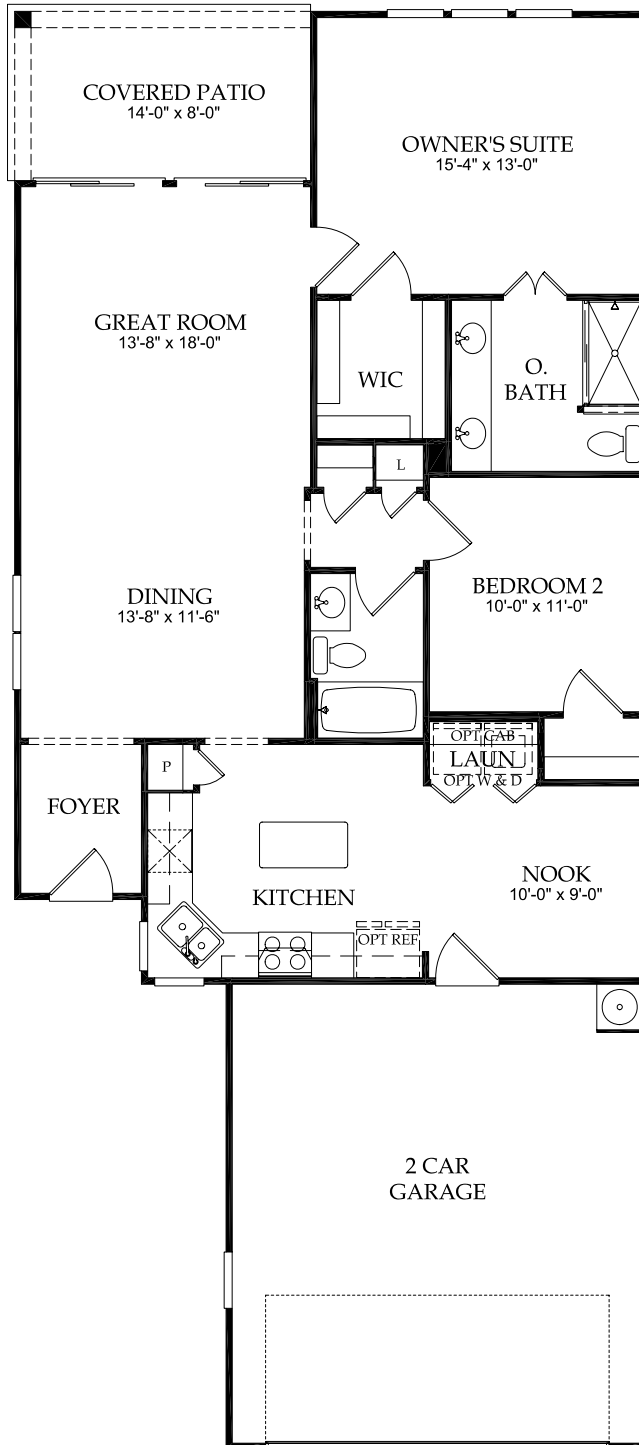

# Fox Run

1,244 square feet • 2 Bedrooms, 2 Baths

Elevation 1

Elevation 2

Elevation 4

Additional elevations available.  
Please contact your  
Sales Associate.

Opt. Screened Patio

Opt. Sunroom

First Floor

Opt. Screened Patio

Opt. Sunroom

First Floor