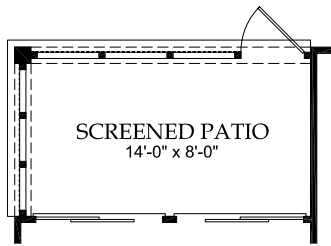

Opt. Screened Patio